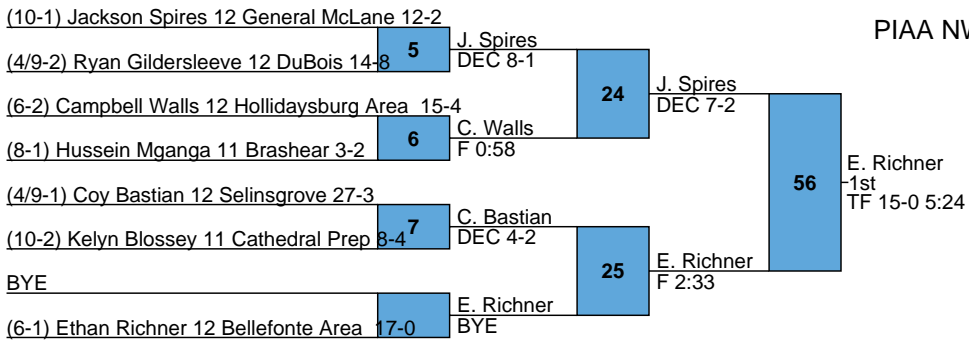

PIAA NW AAA Regional

AAA

160