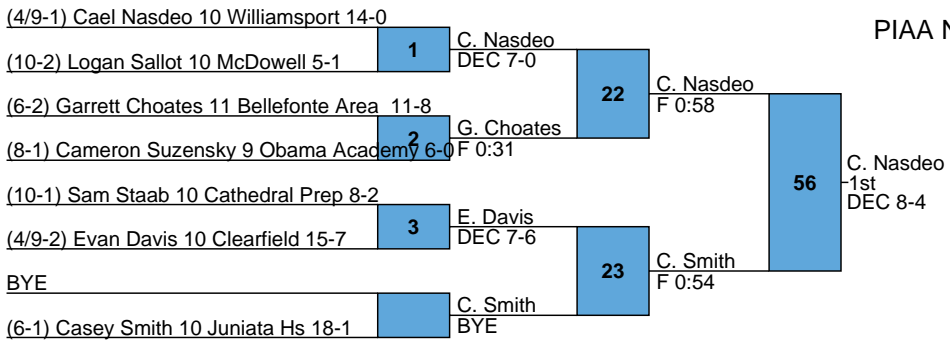

PIAA NW AAA Regional

AAA

106

PIAA NW AAA Regional

AAA

113

(6-1) Lane Aikey 12 Bellefonte Area 2-0

(10-2) Ethan Brest 9 General McLane 12-9