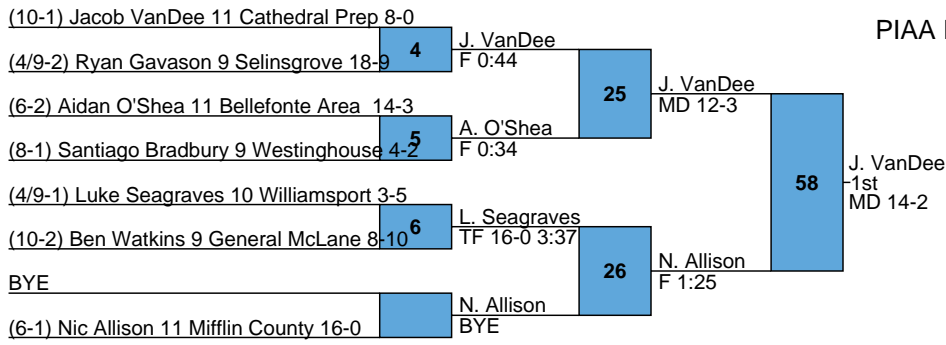

PIAA NW AAA Regional

AAA

106

PIAA NW AAA Regional

AAA

113

(6-1) Lane Aikey 12 Bellefonte Area 2-0

(10-2) Ethan Brest 9 General McLane 12-9