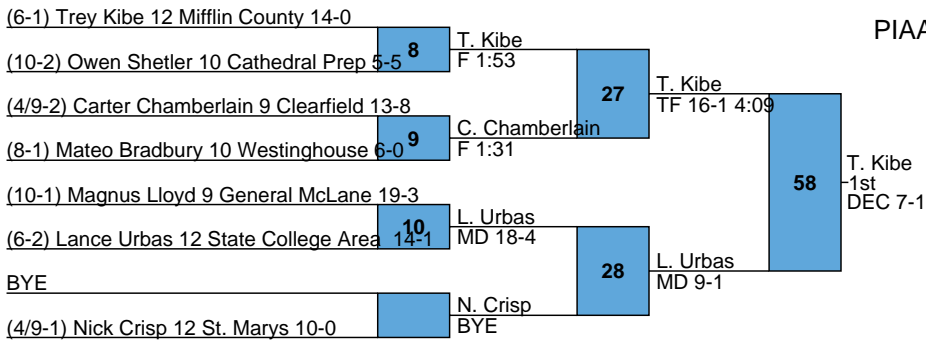

(10-2) Artis Simmons 10 McDowell 4-2

BYE

(4/9-1) Roman Morone 11 Williamsport 17-1

PIAA NW AAA Regional

AAA

152

P. Johnson
1st
MD 13-3

PIAA NW AAA Regional

AAA

160

PIAA NW AAA Regional

AAA

172

PIAA NW AAA Regional

AAA

189

PIAA NW AAA Regional

AAA

215

(4/9-1) Nate Schon 12 Selinsgrove 32-0

BYE

N. Schon
BYE

36

(6-2) Harrison Schoen 12 State College Area 9-7