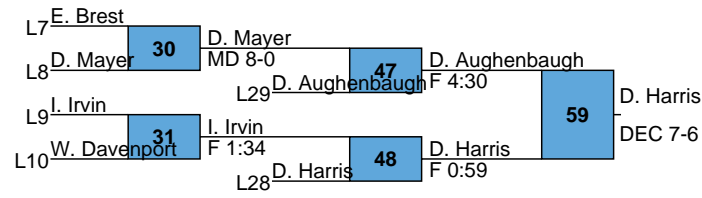

(6-1) Lane Aikey 12 Bellefonte Area 2-0

(10-2) Ethan Brest 9 General McLane 12-9

(4/9-2) Devin Harris 9 Williamsport 7-6

(8-1) Dylan Mayer 12 Allerdice 6-0

(10-1) Ian Irvin 10 Cathedral Prep 5-1

(6-2) Caleb Fasick 10 Altoona Area Hs 9-6

(8-2) William Davenport 10 Brashear 4-1

(4/9-1) Davey Aughenbaugh 9 DuBois 15-4

PIAA NW AAA Regional
AAA
120