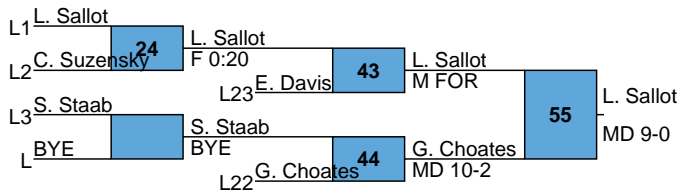

PIAA NW AAA Regional

AAA

106

PIAA NW AAA Regional

AAA

113

(6-1) Lane Aikey 12 Bellefonte Area 2-0

(10-2) Ethan Brest 9 General McLane 12-9