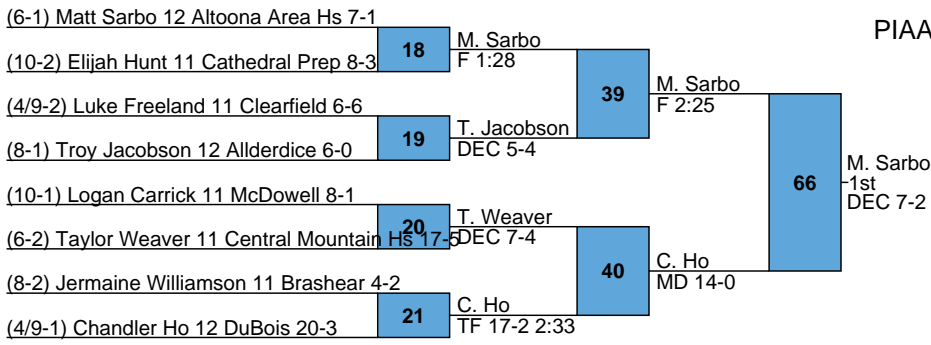

PIAA NW AAA Regional

AAA

138