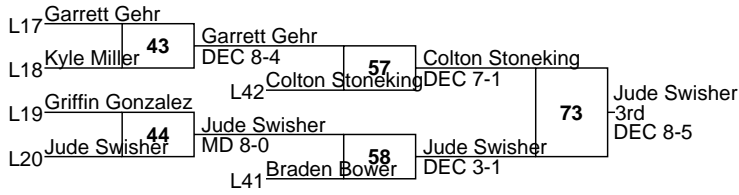

L56 Aliazer Alicea DEC 5-3

SW-1 Dylan Chappell Seneca Valley 12 32-2

SC-3 Garrett Gehr Garden Spot 11 26-2

SC-2 Kyle Miller Cumberland Valley 12 21-2

NW-2 Braden Bower Williamsport 11 20-3

SC-1 Griffin Gonzalez Lebanon 10 29-1

SW-2 Briar Priest Hempfield Area 11 29-4

SW-3 Colton Stoneking Waynesburg 11 27-3

NW-1 Jude Swisher Bellefonte Area 11 20-1

PIAA AAA West Super Region

2021

132

SW-1 Cole Homet Waynesburg 11 25-1

SC-3 Dominic Frontino Shippensburg 10 17-3