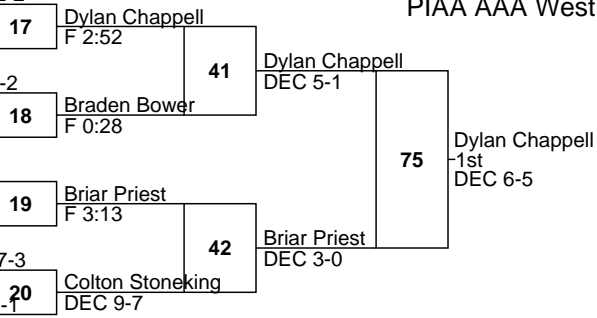

L56 Aliazer Alicea DEC 5-3

SW-1 Dylan Chappell Seneca Valley 12 32-2

SC-3 Garrett Gehr Garden Spot 11 26-2

SC-2 Kyle Miller Cumberland Valley 12 21-2

NW-2 Braden Bower Williamsport 11 20-3

SC-1 Griffin Gonzalez Lebanon 10 29-1

SW-2 Briar Priest Hempfield Area 11 29-4

SW-3 Colton Stoneking Waynesburg 11 27-3

NW-1 Jude Swisher Bellefonte Area 11 20-1

PIAA AAA West Super Region

2021

132

SW-1 Cole Homet Waynesburg 11 25-1

SC-3 Dominic Frontino Shippensburg 10 17-3