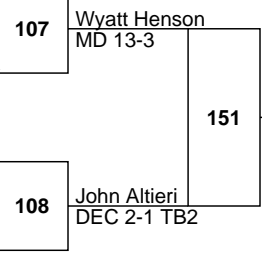

SC-1 Reagan Lefevre Hempfield 11 29-2

SW-2 John Altieri Norwin 12 27-3 **81** John Altieri
DEC 1-0

SW-3 Ty Linsenbigler Hempfield Area 12 30-6

NW-1 Riley Bower Williamsport 11 20-0 **82** Riley Bower
DEC 3-2

PIAA AAA West Super Region

2021

145

L79 Mike Trainor

L80 Kyle Everly **109** Mike Trainor
DEC 1-0

L81 Reagan Lefevre **110** Ty Linsenbigler
DEC 2-0

L82 Ty Linsenbigler **110** Ty Linsenbigler
DEC 2-0

L107 Ryan Garvick **136** Ty Linsenbigler
DEC 9-2