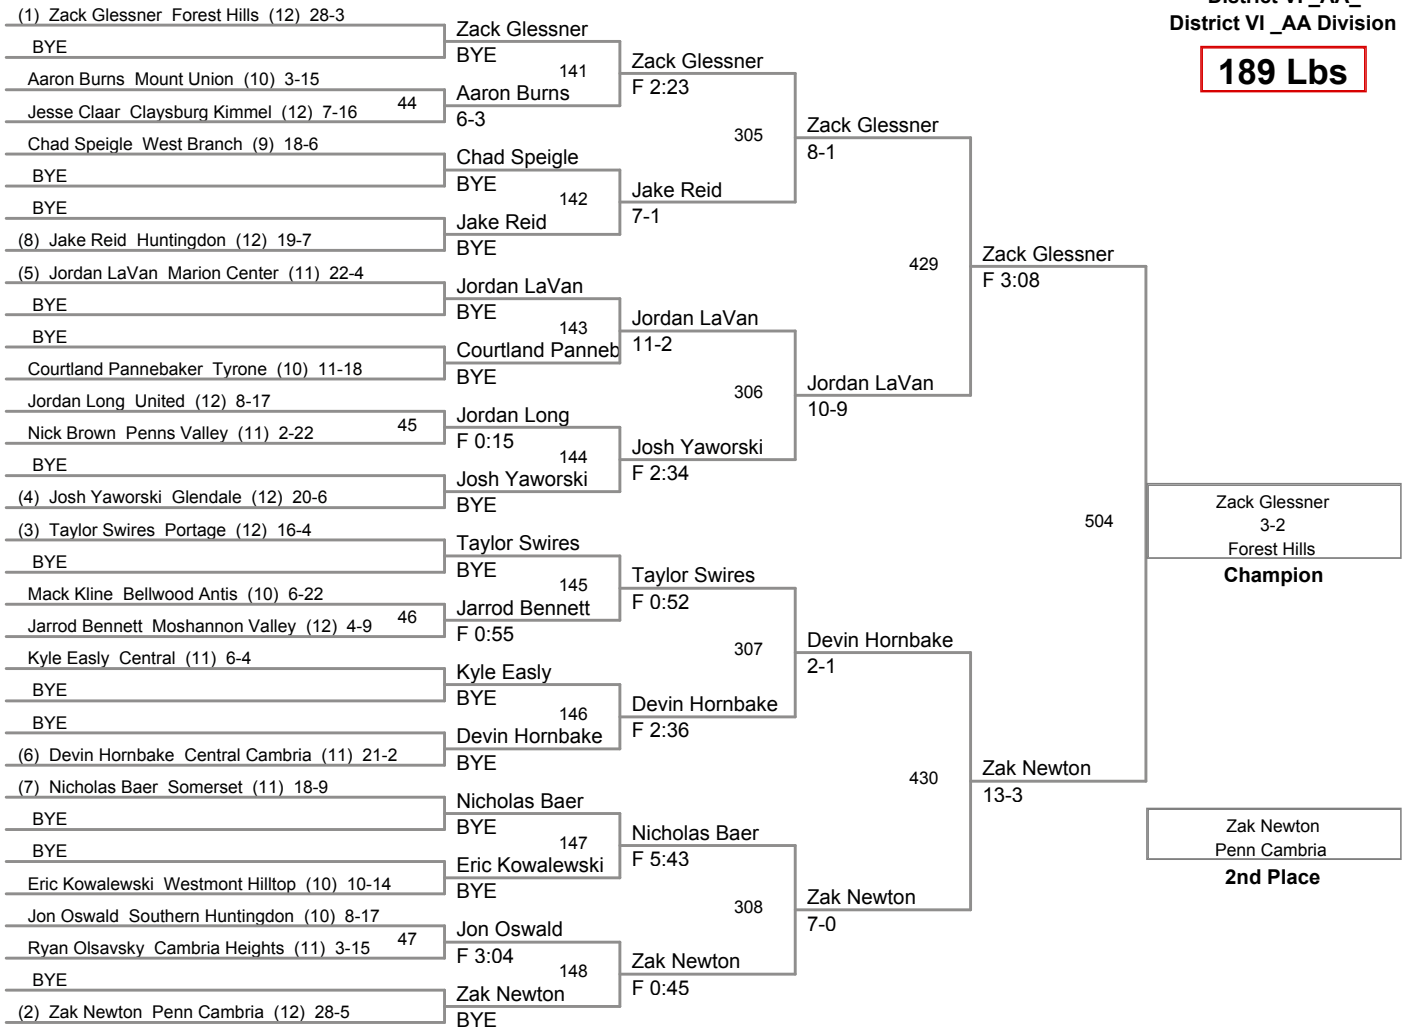

District VI_AA_
District VI_AA Division

160 Lbs

171 Lbs

District VI_AA_
District VI_AA Division

189 Lbs

District VI_AA_
District VI_AA Division

215 Lbs