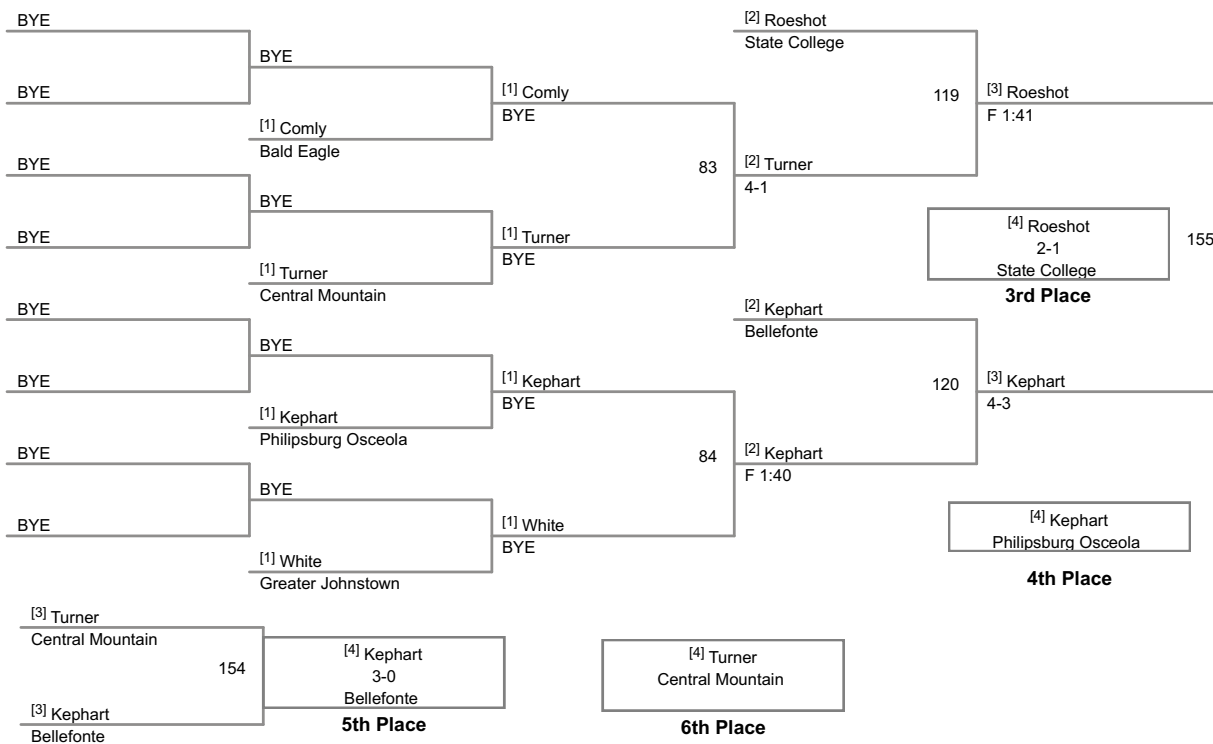

6th Place

[2] Weaver

Central Mountain

5th Place

138 Lbs

145 Lbs

152 Lbs

160 Lbs