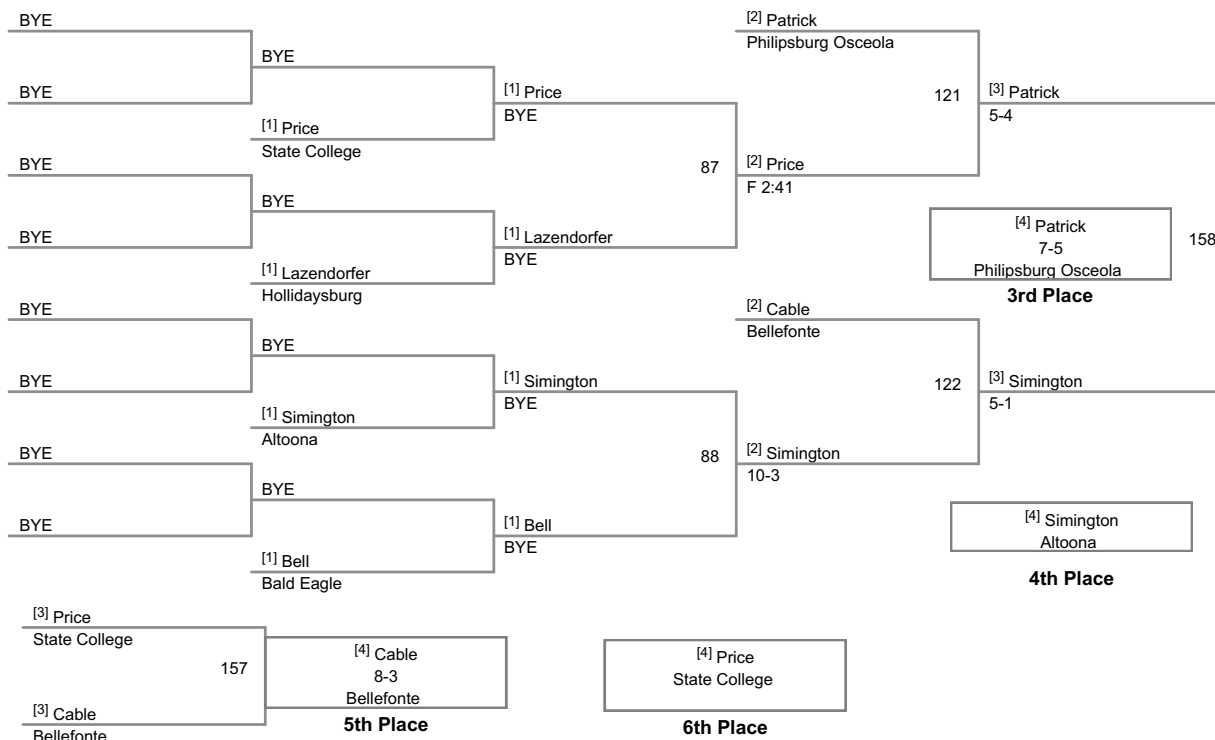

6th Place

[2] Weaver

Central Mountain

5th Place

138 Lbs

145 Lbs

152 Lbs

160 Lbs