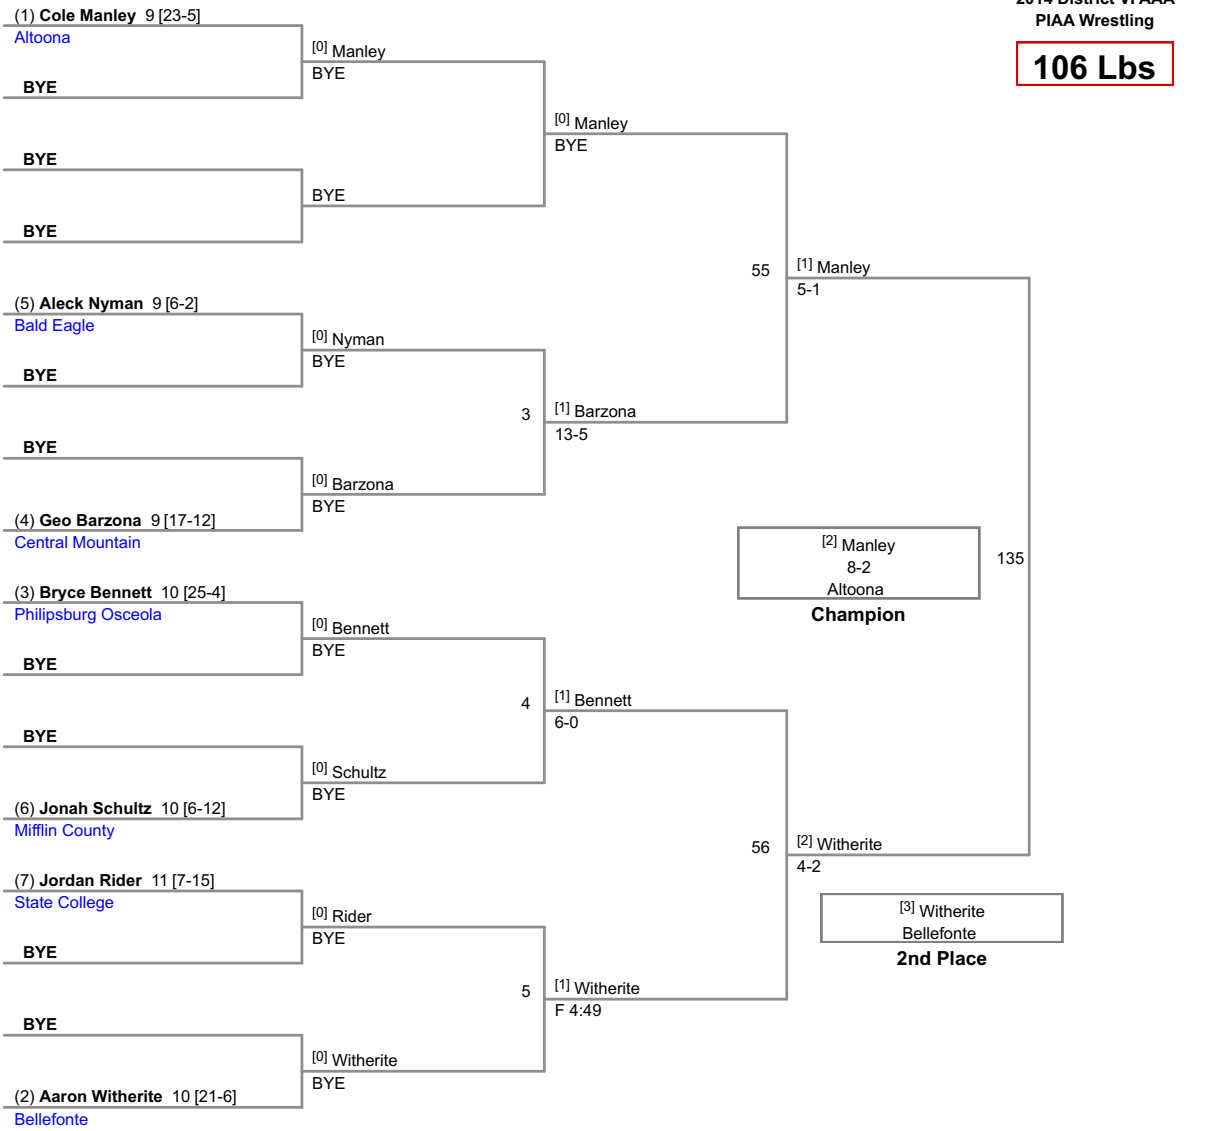

106 Lbs

113 Lbs

120 Lbs

(1) Brock Port 9 [26-3]

Bellefonte
BYE

[0] Port
BYE

10

[1] Port
F 1:36