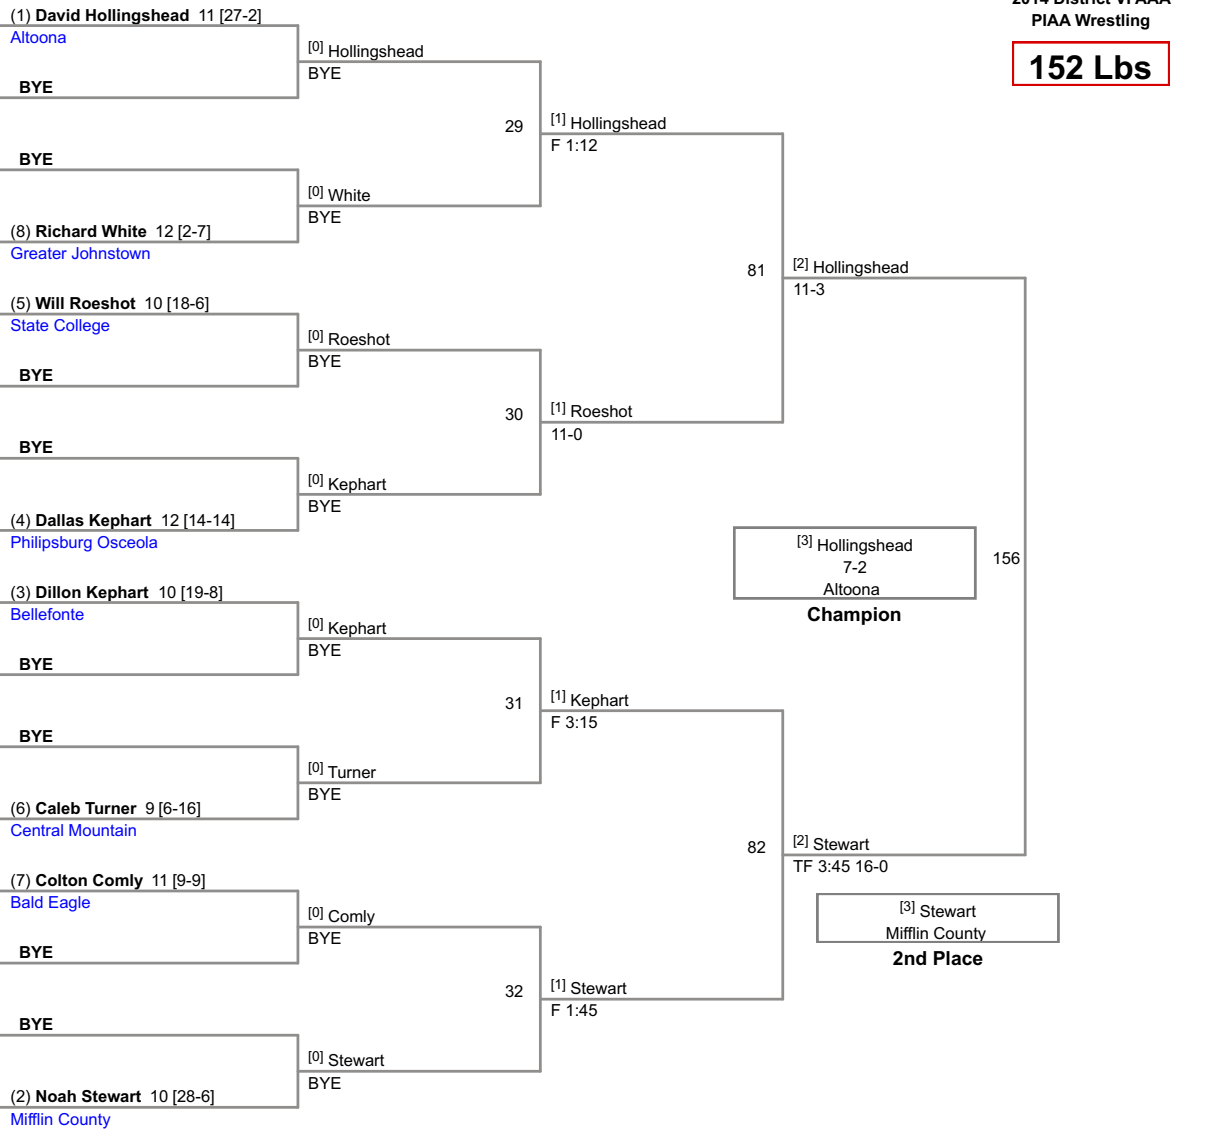

6th Place

[2] Weaver

Central Mountain

5th Place

138 Lbs

145 Lbs

152 Lbs

160 Lbs