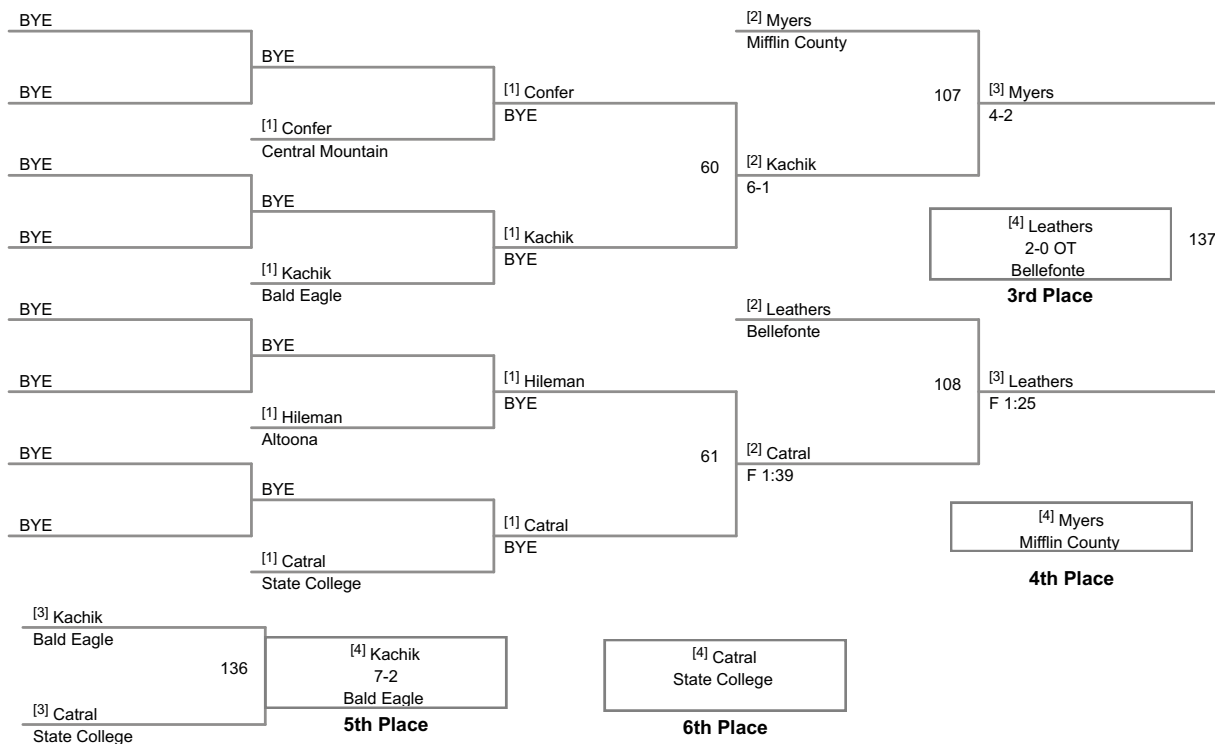

106 Lbs

113 Lbs

120 Lbs

(1) Brock Port 9 [26-3]

Bellefonte
BYE

[0] Port
BYE

10

[1] Port
F 1:36