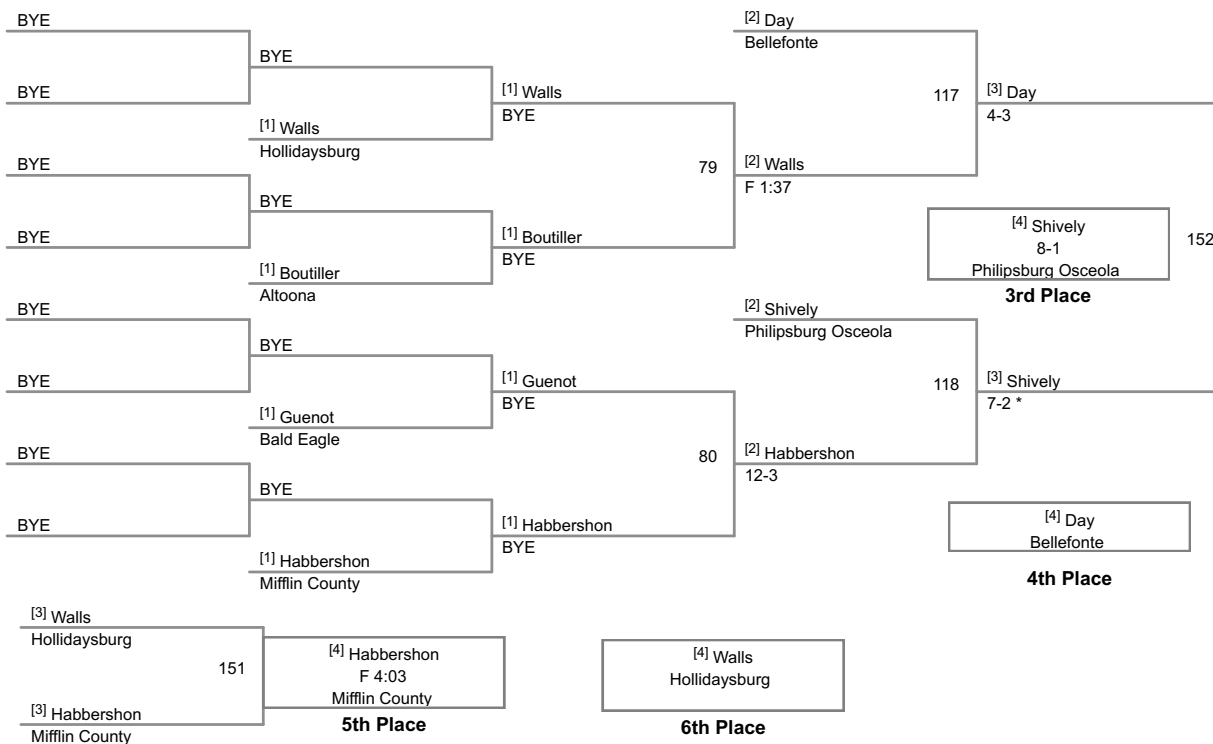

6th Place

[2] Weaver

Central Mountain

5th Place

138 Lbs

145 Lbs

152 Lbs

160 Lbs