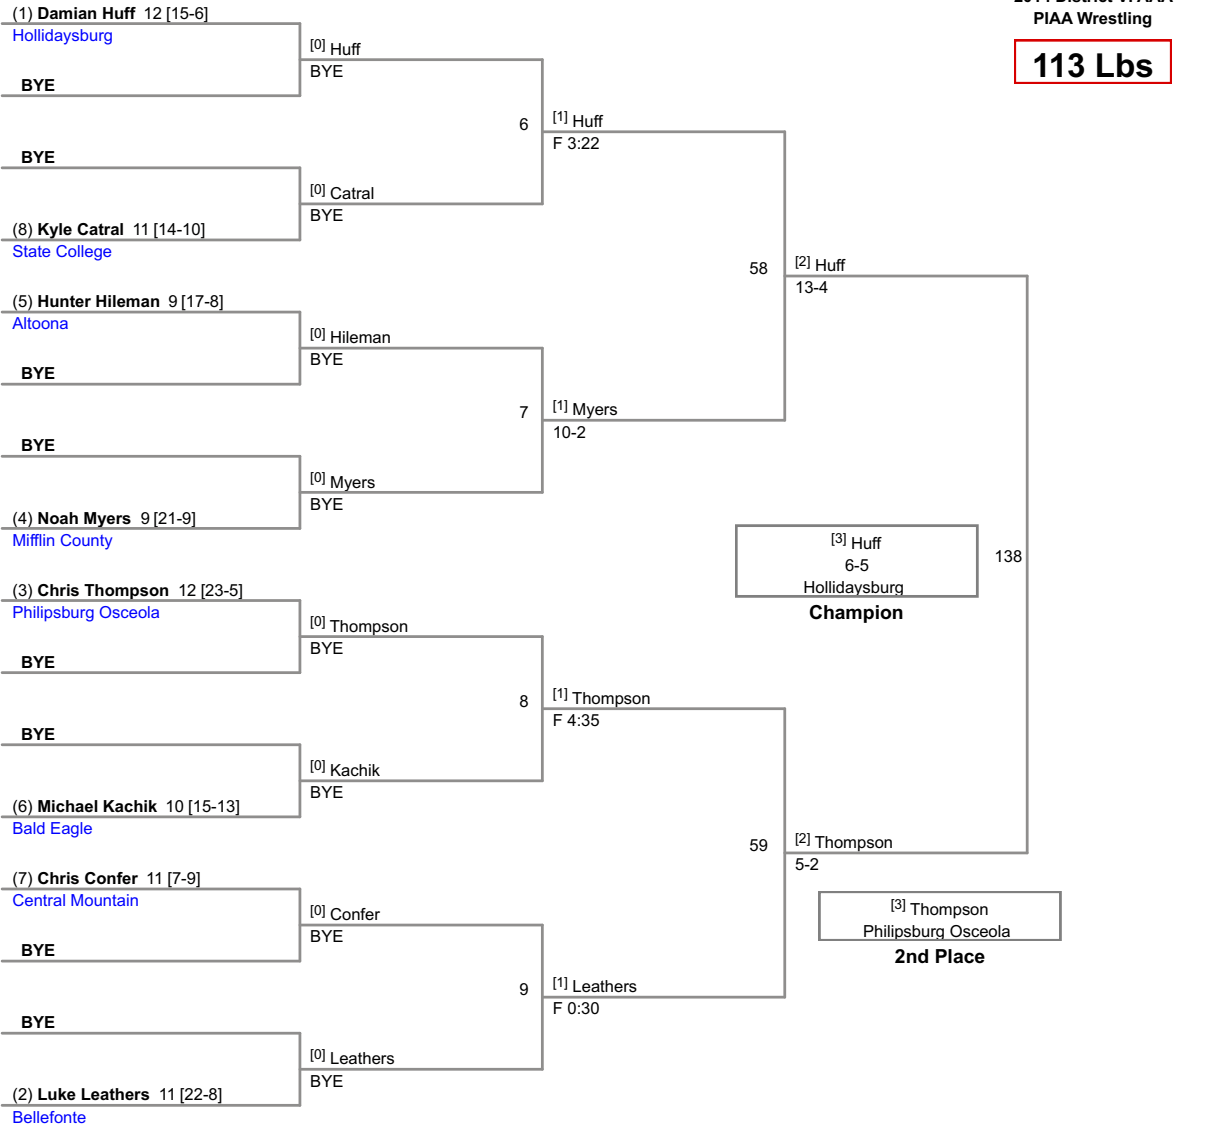

106 Lbs

113 Lbs

120 Lbs

(1) Brock Port 9 [26-3]

Bellefonte
BYE

[0] Port
BYE

10

[1] Port
F 1:36