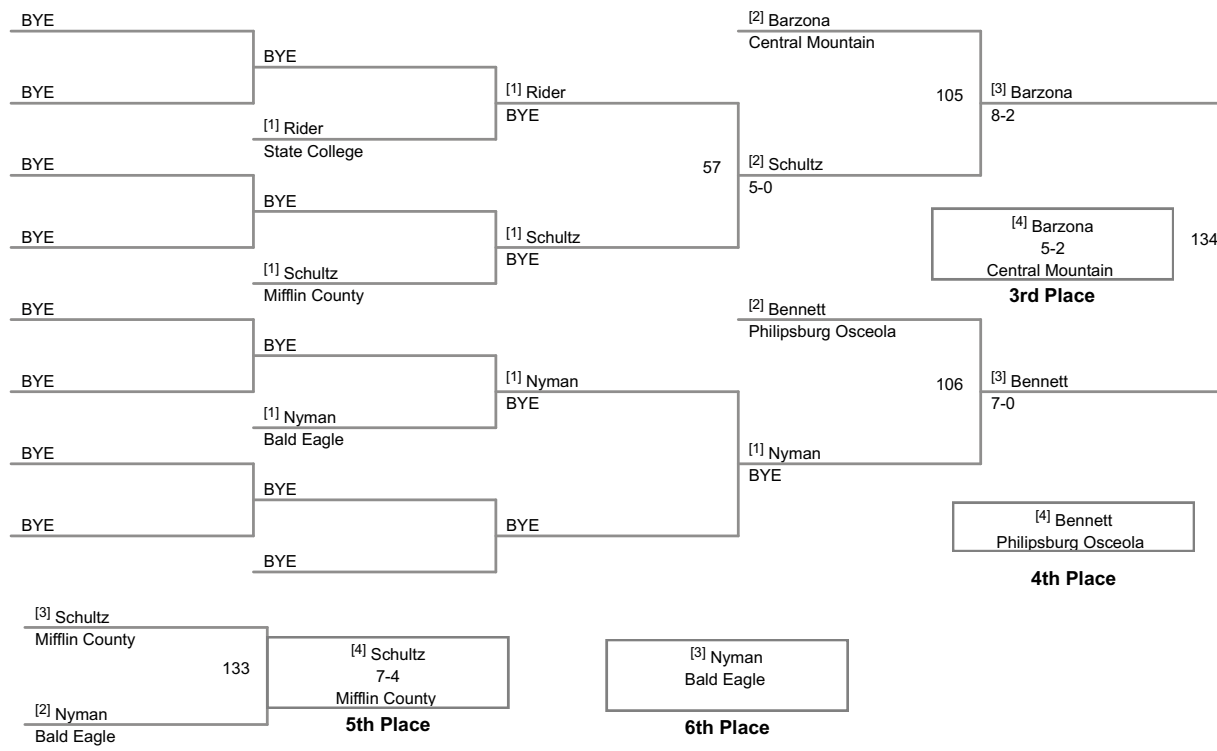

106 Lbs

113 Lbs

120 Lbs

(1) Brock Port 9 [26-3]

Bellefonte
BYE

[0] Port
BYE

10

[1] Port
F 1:36