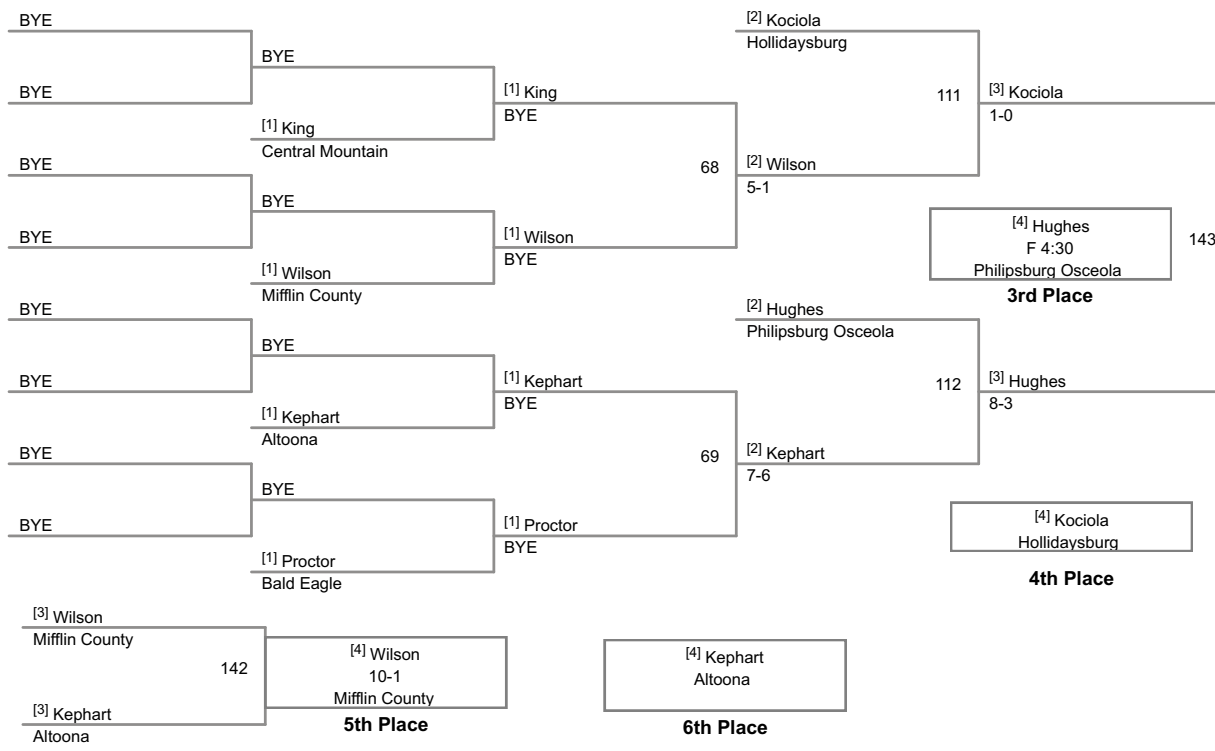

5th Place

[5] Rowe

Greater Johnstown

6th Place

[3] Smith

Mifflin County

126 Lbs

132 Lbs