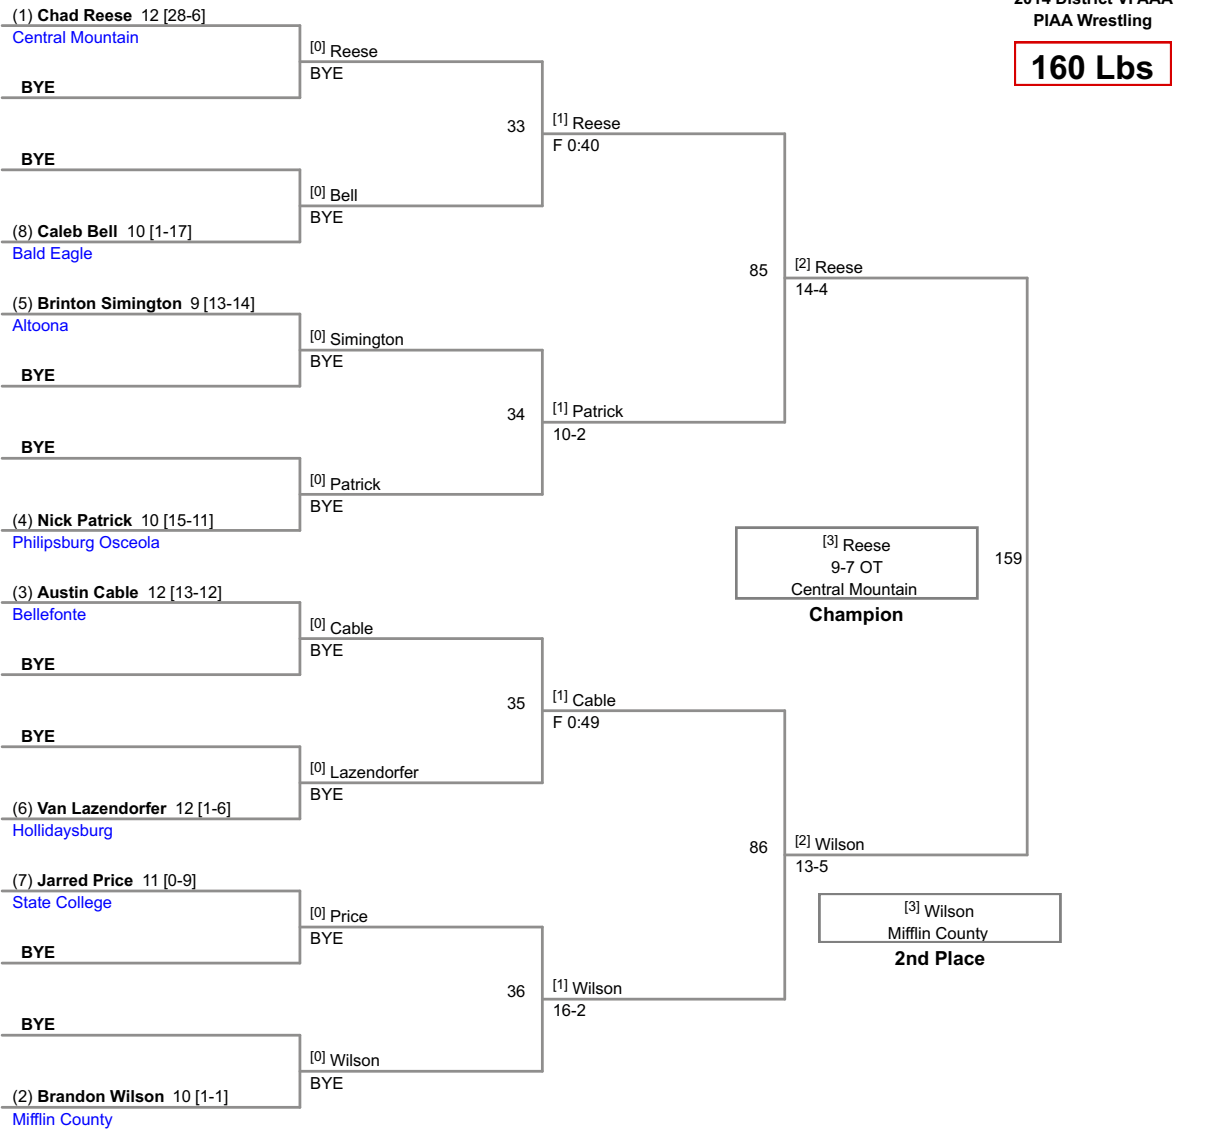

6th Place

[2] Weaver

Central Mountain

5th Place

138 Lbs

145 Lbs

152 Lbs

160 Lbs