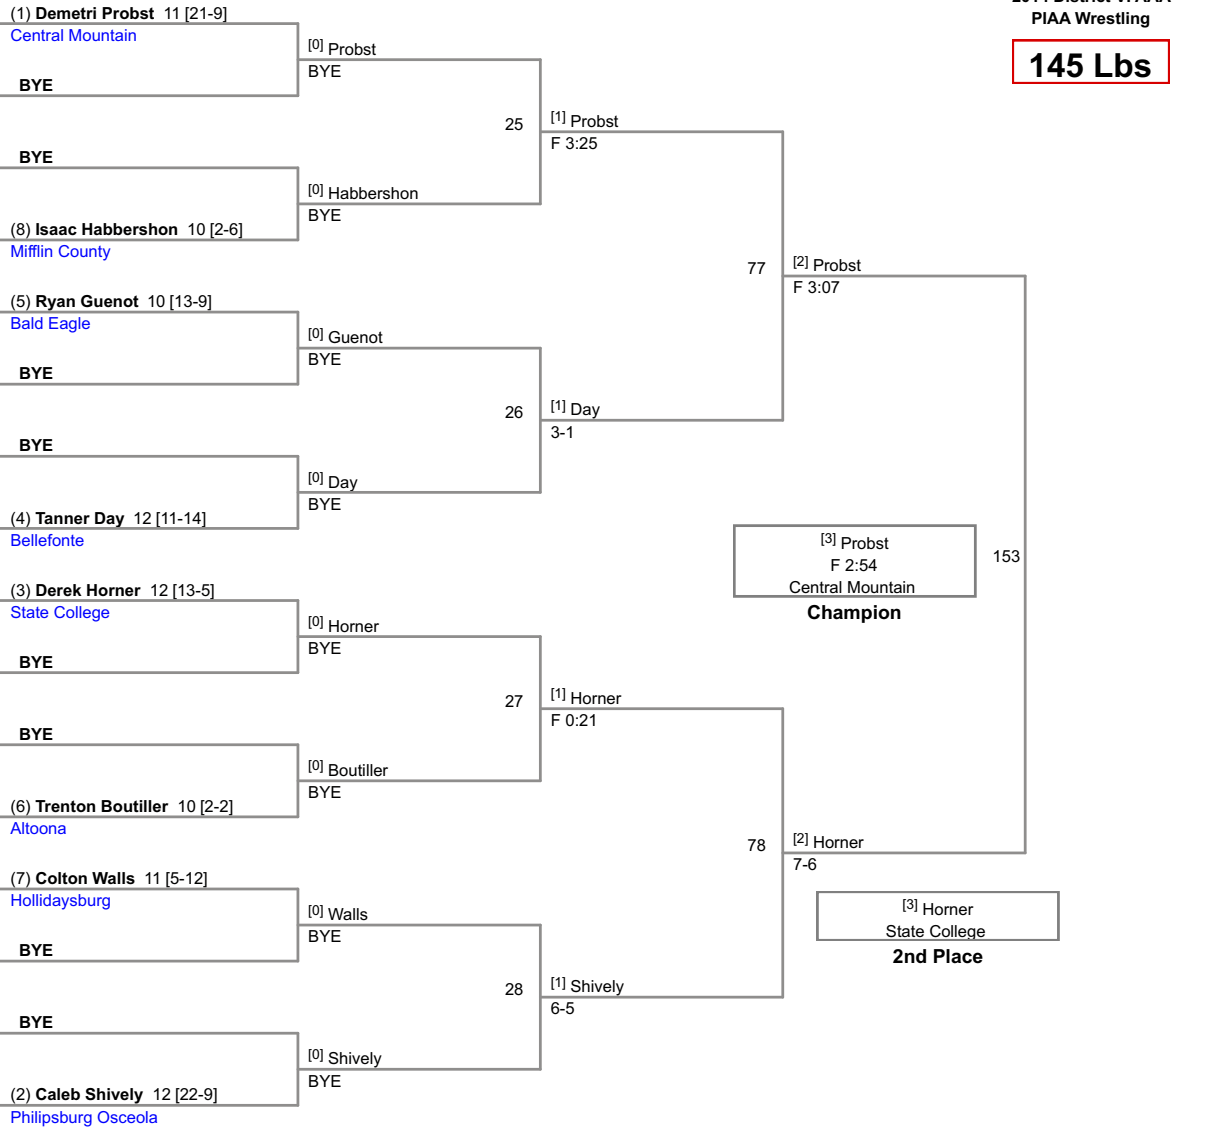

6th Place

[2] Weaver

Central Mountain

5th Place

138 Lbs

145 Lbs

152 Lbs

160 Lbs