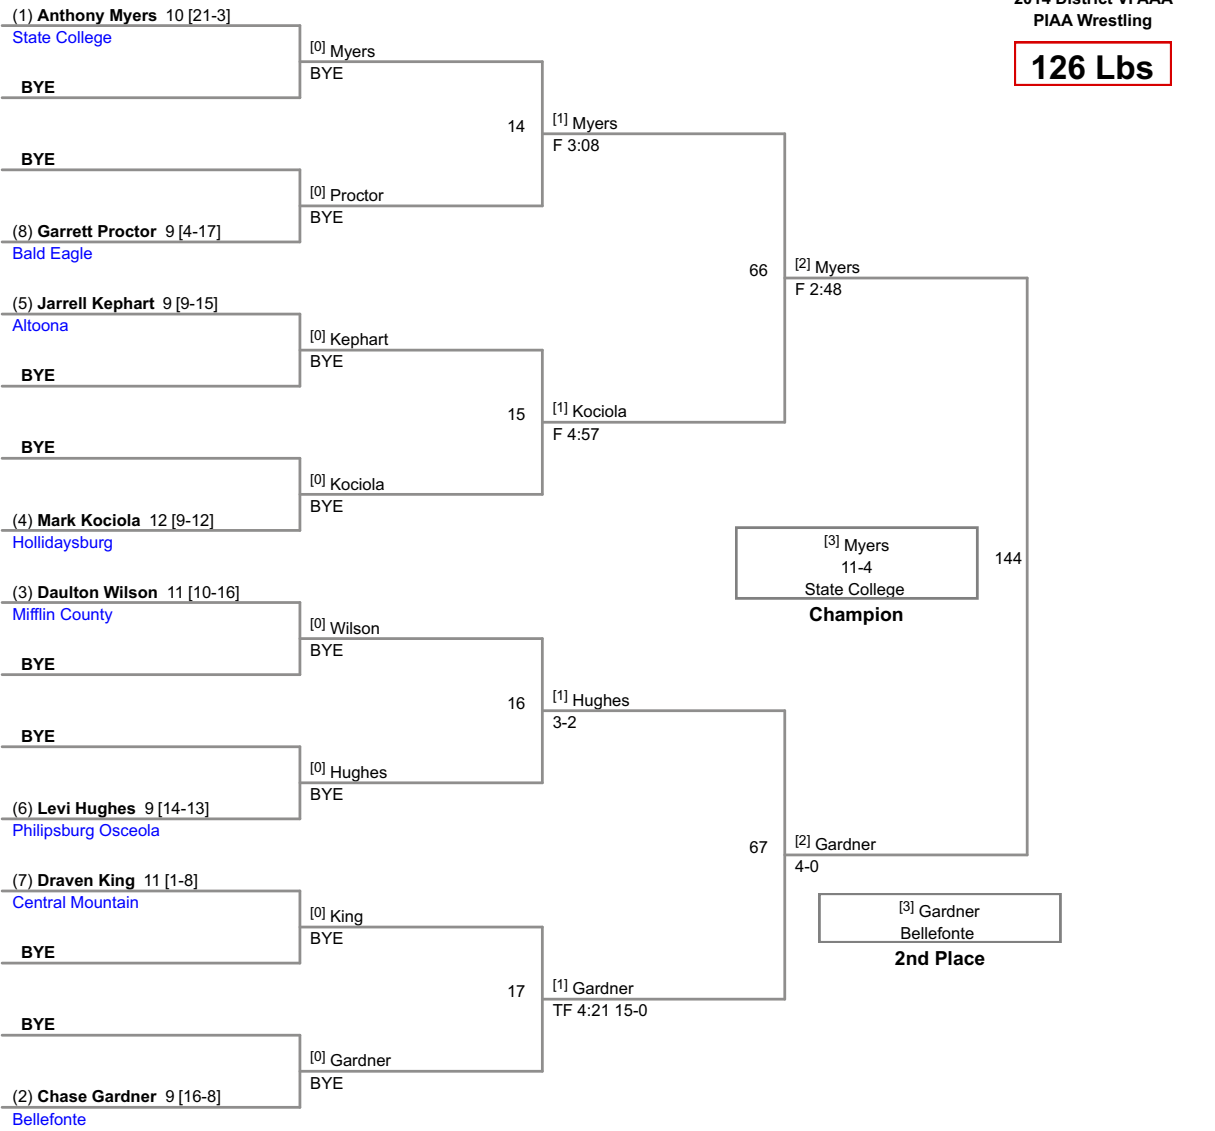

5th Place

[5] Rowe

Greater Johnstown

6th Place

[3] Smith

Mifflin County

126 Lbs

132 Lbs