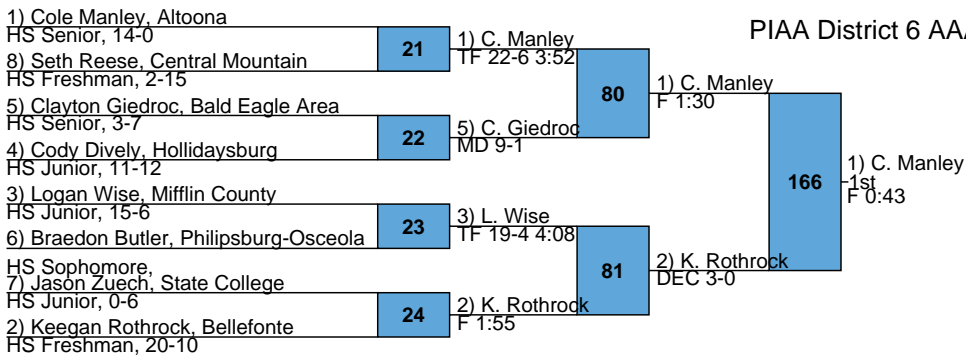

Varsity

126

PIAA District 6 AAA Championship

Varsity

132

PIAA District 6 AAA Championship

Varsity

138

L129 4) Q. Cole
F 1:42

L130 5) J. Kephart
DEC 5-3

5) J. Kephart
5th
F 4:27

168

L86 7) C. Coppolo
DEC 5-2

L87 8) J. Retherford
TF 16-1 3:17

169

7th