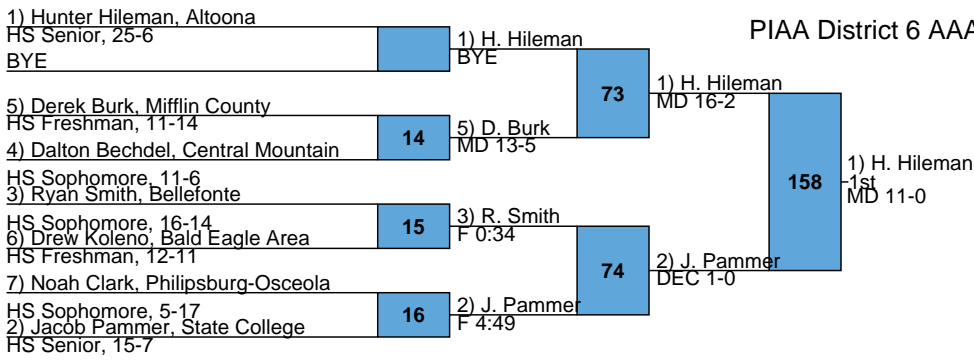

PIAA District 6 AAA Championship

Varsity

106

L119 7) J. Shreffler
DEC 5-1

L120 3) C. Chapman
M FOR

148
7) J. Shreffler
5th

L67 6) D. Talley
MD 10-2

L68 9) B. Thompkins
F 0:51

149
7th

PIAA District 6 AAA Championship

Varsity

113

PIAA District 6 AAA Championship

Varsity

120

PIAA District 6 AAA Championship

Varsity

126

PIAA District 6 AAA Championship

Varsity

132

PIAA District 6 AAA Championship

Varsity

138