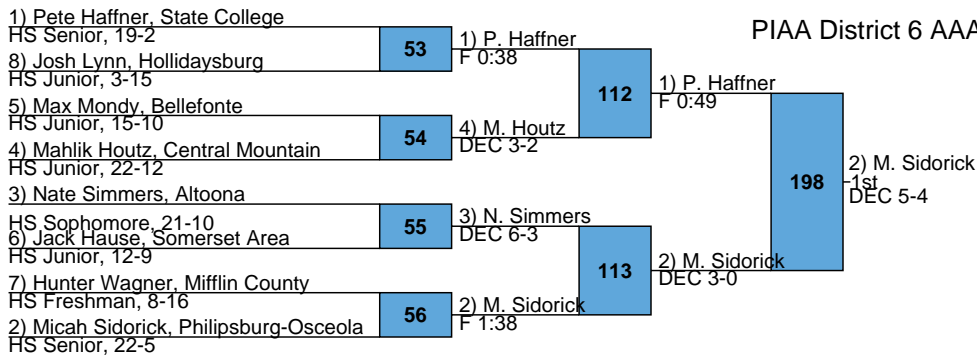

Varsity

195

L141 5) T. Riggle
DEC 2-1 TB2

L142 3) B. McChesney
DEC 9-4

5) T. Riggle
5th

192

L110 7) D. Close
DEC 5-B

L111 8) B. Anderson
F 4:38

7th

193

PIAA District 6 AAA Championship

Varsity

220

PIAA District 6 AAA Championship

Varsity

285