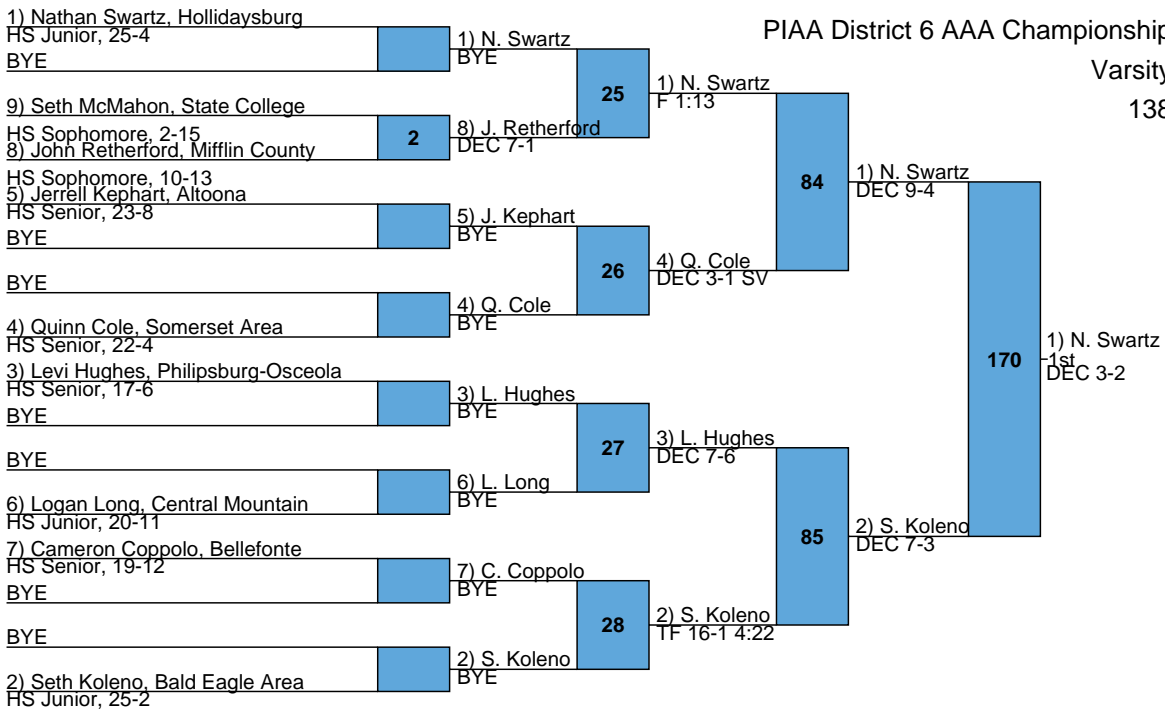

Varsity

126

PIAA District 6 AAA Championship

Varsity

132

PIAA District 6 AAA Championship

Varsity

138

L129 4) Q. Cole
F 1:42

L130 5) J. Kephart
DEC 5-3

5) J. Kephart
5th
F 4:27

168

L86 7) C. Coppolo
DEC 5-2

L87 8) J. Retherford
TF 16-1 3:17

169

7th