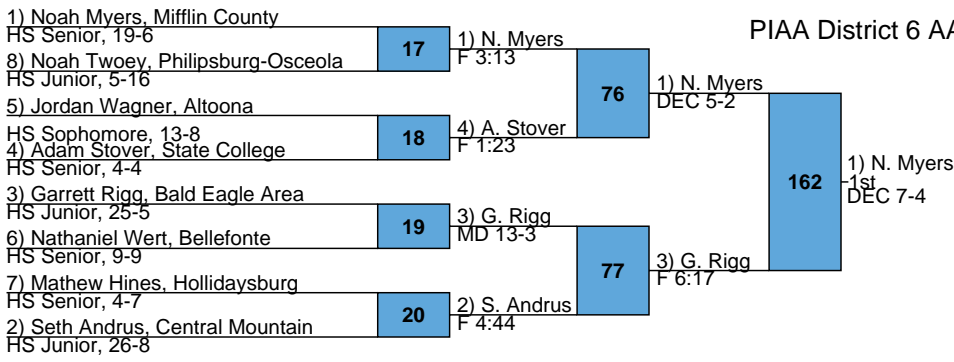

PIAA District 6 AAA Championship

Varsity

106

L119 7) J. Shreffler
DEC 5-1

L120 3) C. Chapman
M FOR

148
7) J. Shreffler
5th

L67 6) D. Talley
MD 10-2

L68 9) B. Thompkins
F 0:51

149
7th

PIAA District 6 AAA Championship

Varsity

113

PIAA District 6 AAA Championship

Varsity

120

PIAA District 6 AAA Championship

Varsity

126

PIAA District 6 AAA Championship

Varsity

132

PIAA District 6 AAA Championship

Varsity

138