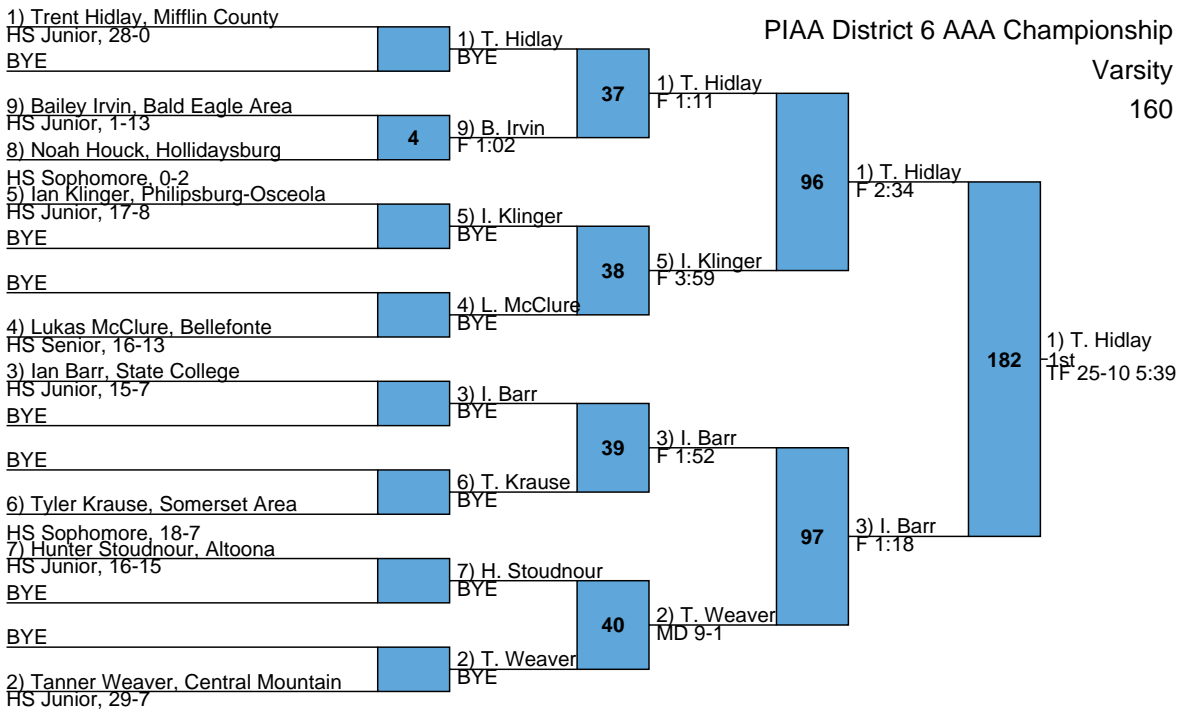

PIAA District 6 AAA Championship

Varsity

160